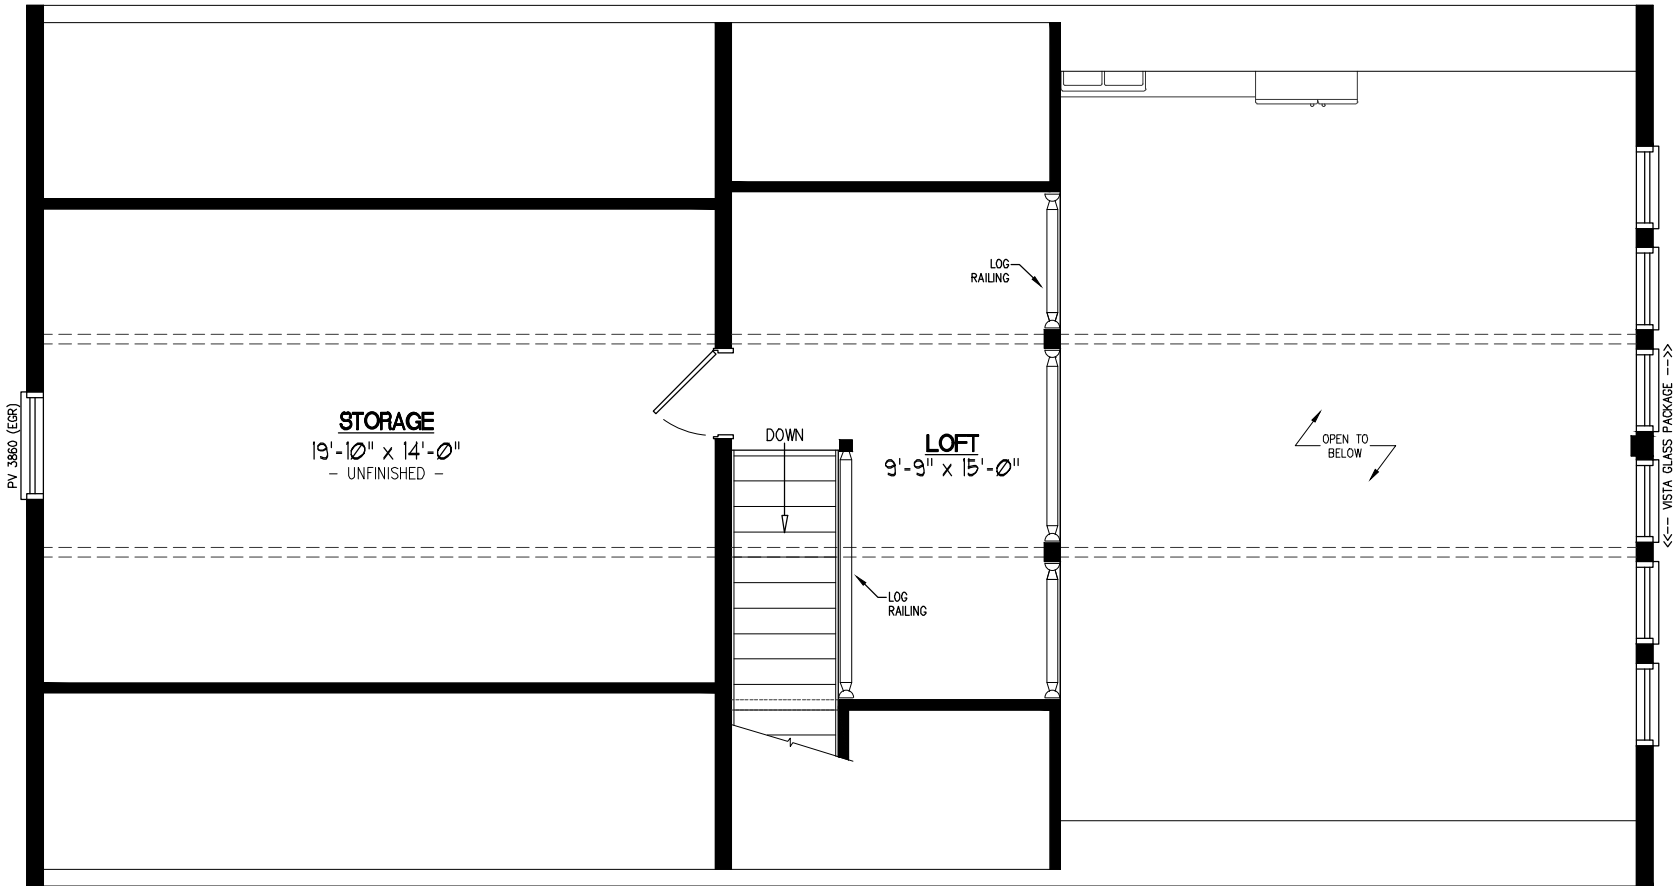

26x48 MOUNTAINEER DELUXE Plan #26MD1405

26x48 MOUNTAINEER DELUXE Plan #26MD1405 2nd Floor