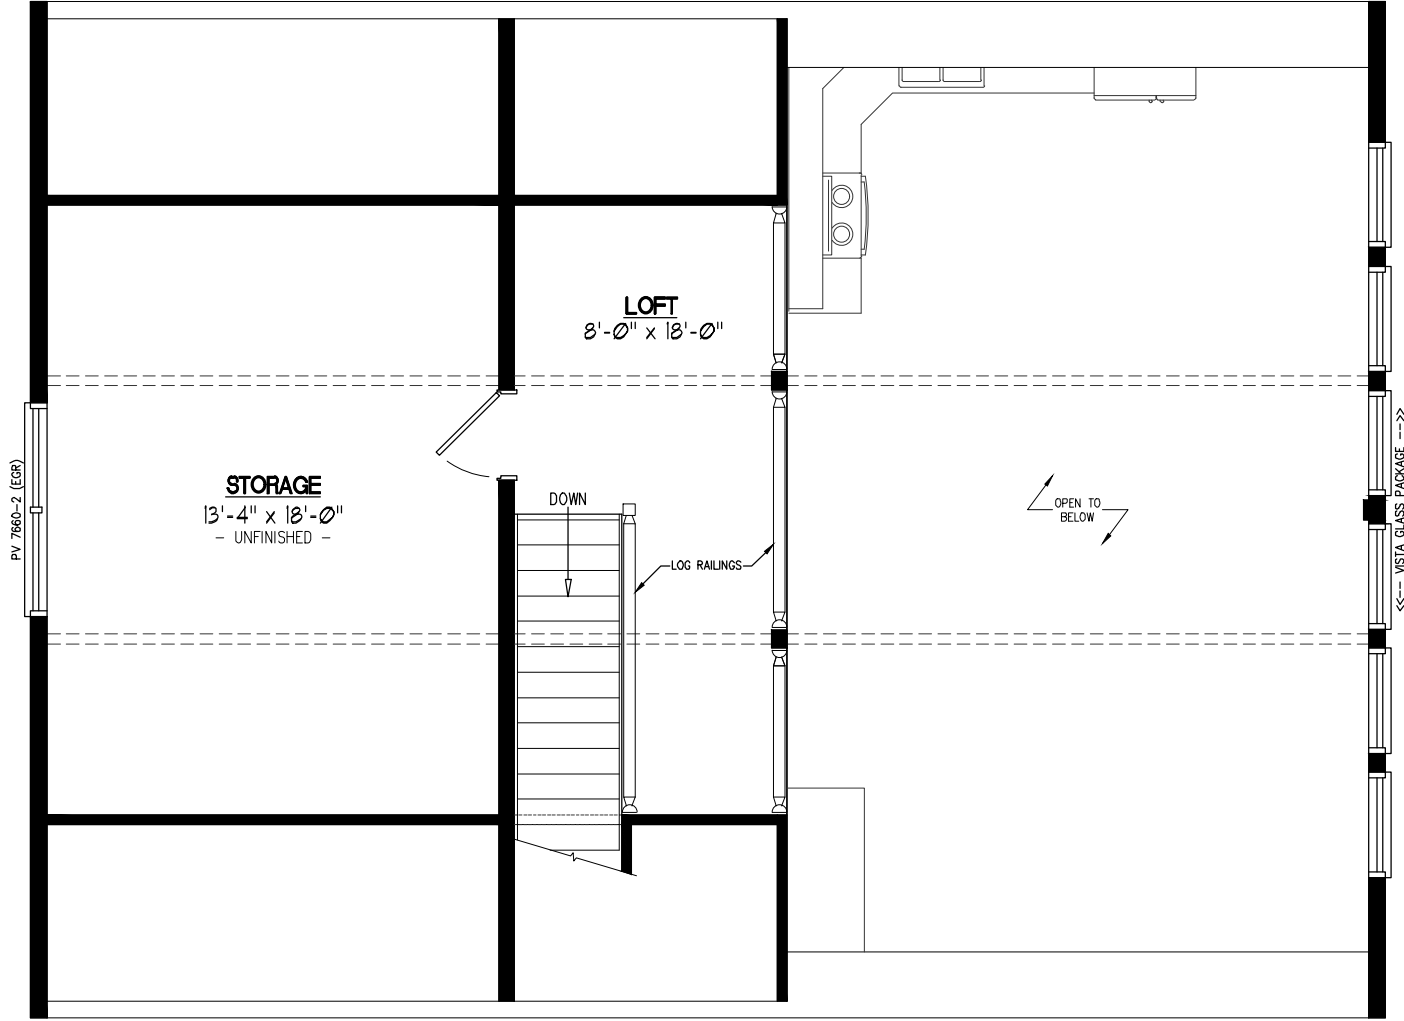

30x40 MOUNTAINEER DELUXE Plan #30MD1403

30x40 MOUNTAINEER DELUXE Plan #30MD1403 2nd Floor