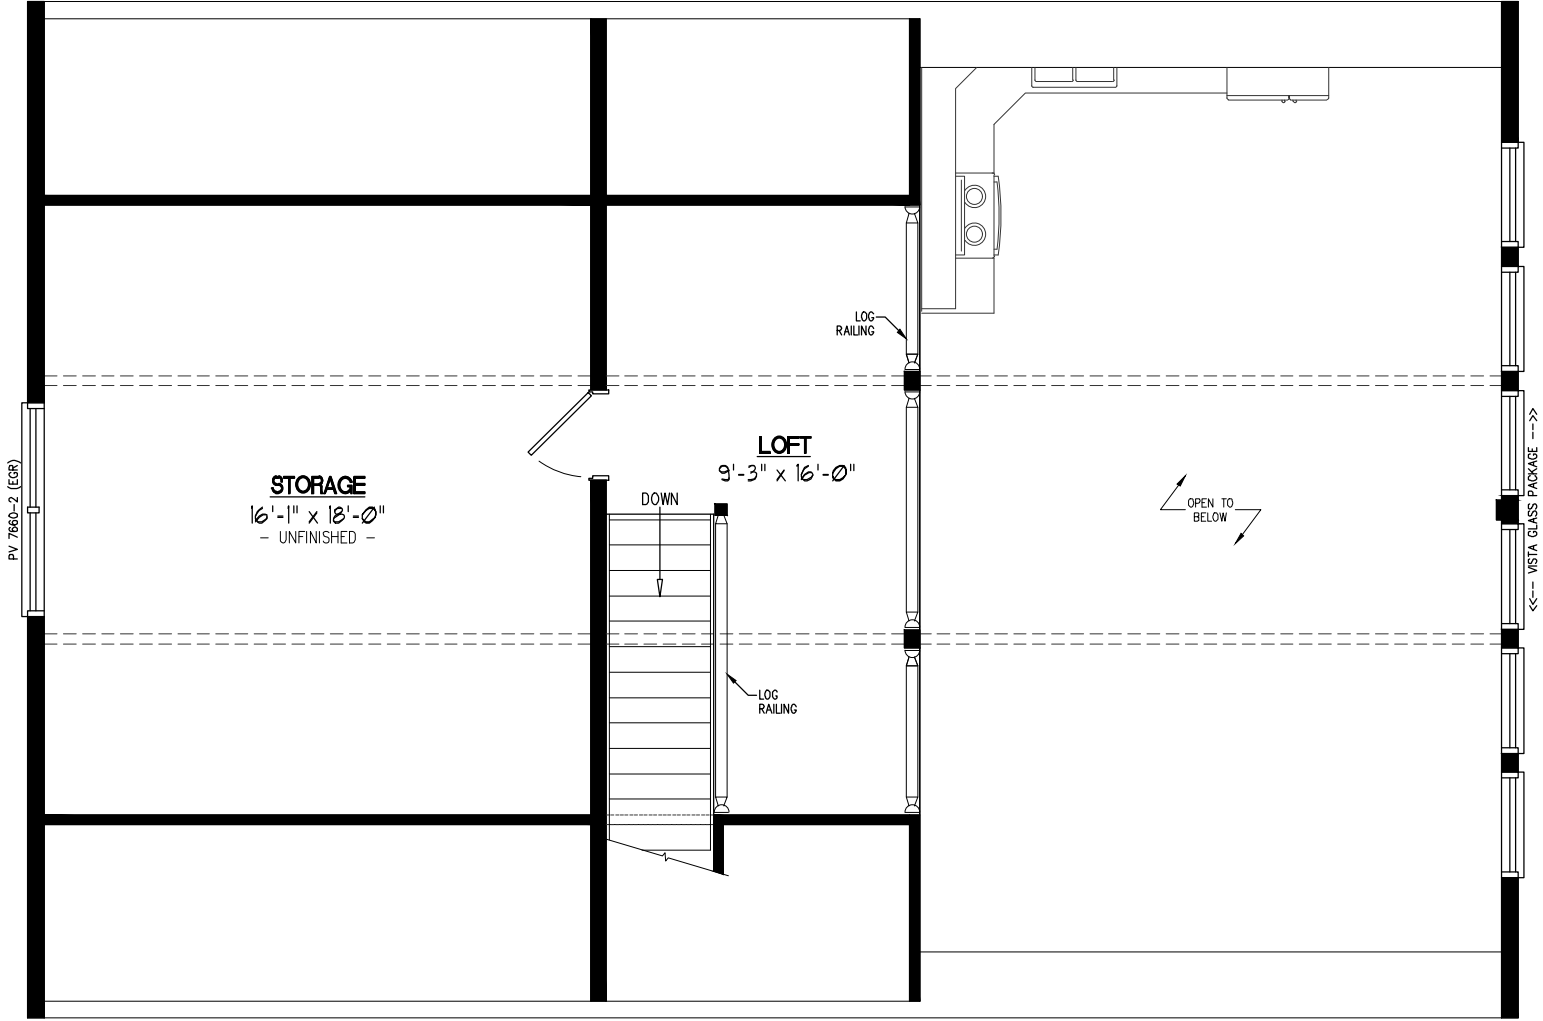

30x44 MOUNTAINEER DELUXE Plan #30MD1404

30x44 MOUNTAINEER DELUXE Plan #30MD1404 2nd Floor