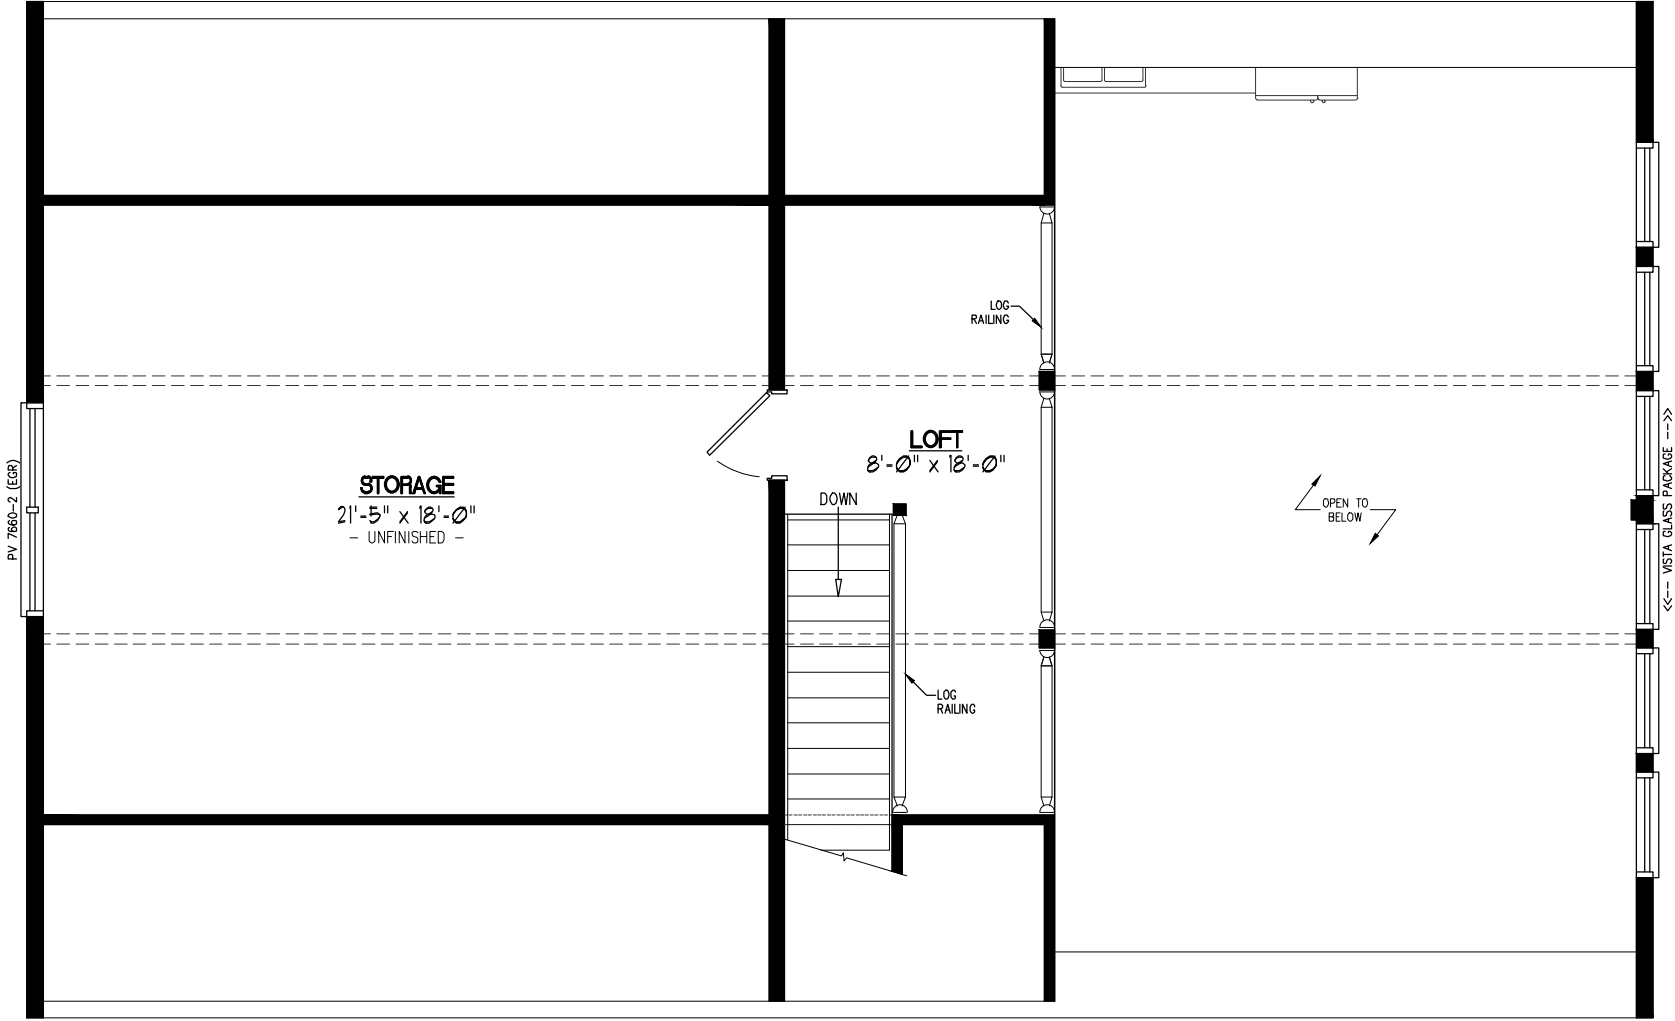

30x48 MOUNTAINEER DELUXE Plan #30MD1405

30x48 MOUNTAINEER DELUXE Plan #30MD1405 2nd Floor