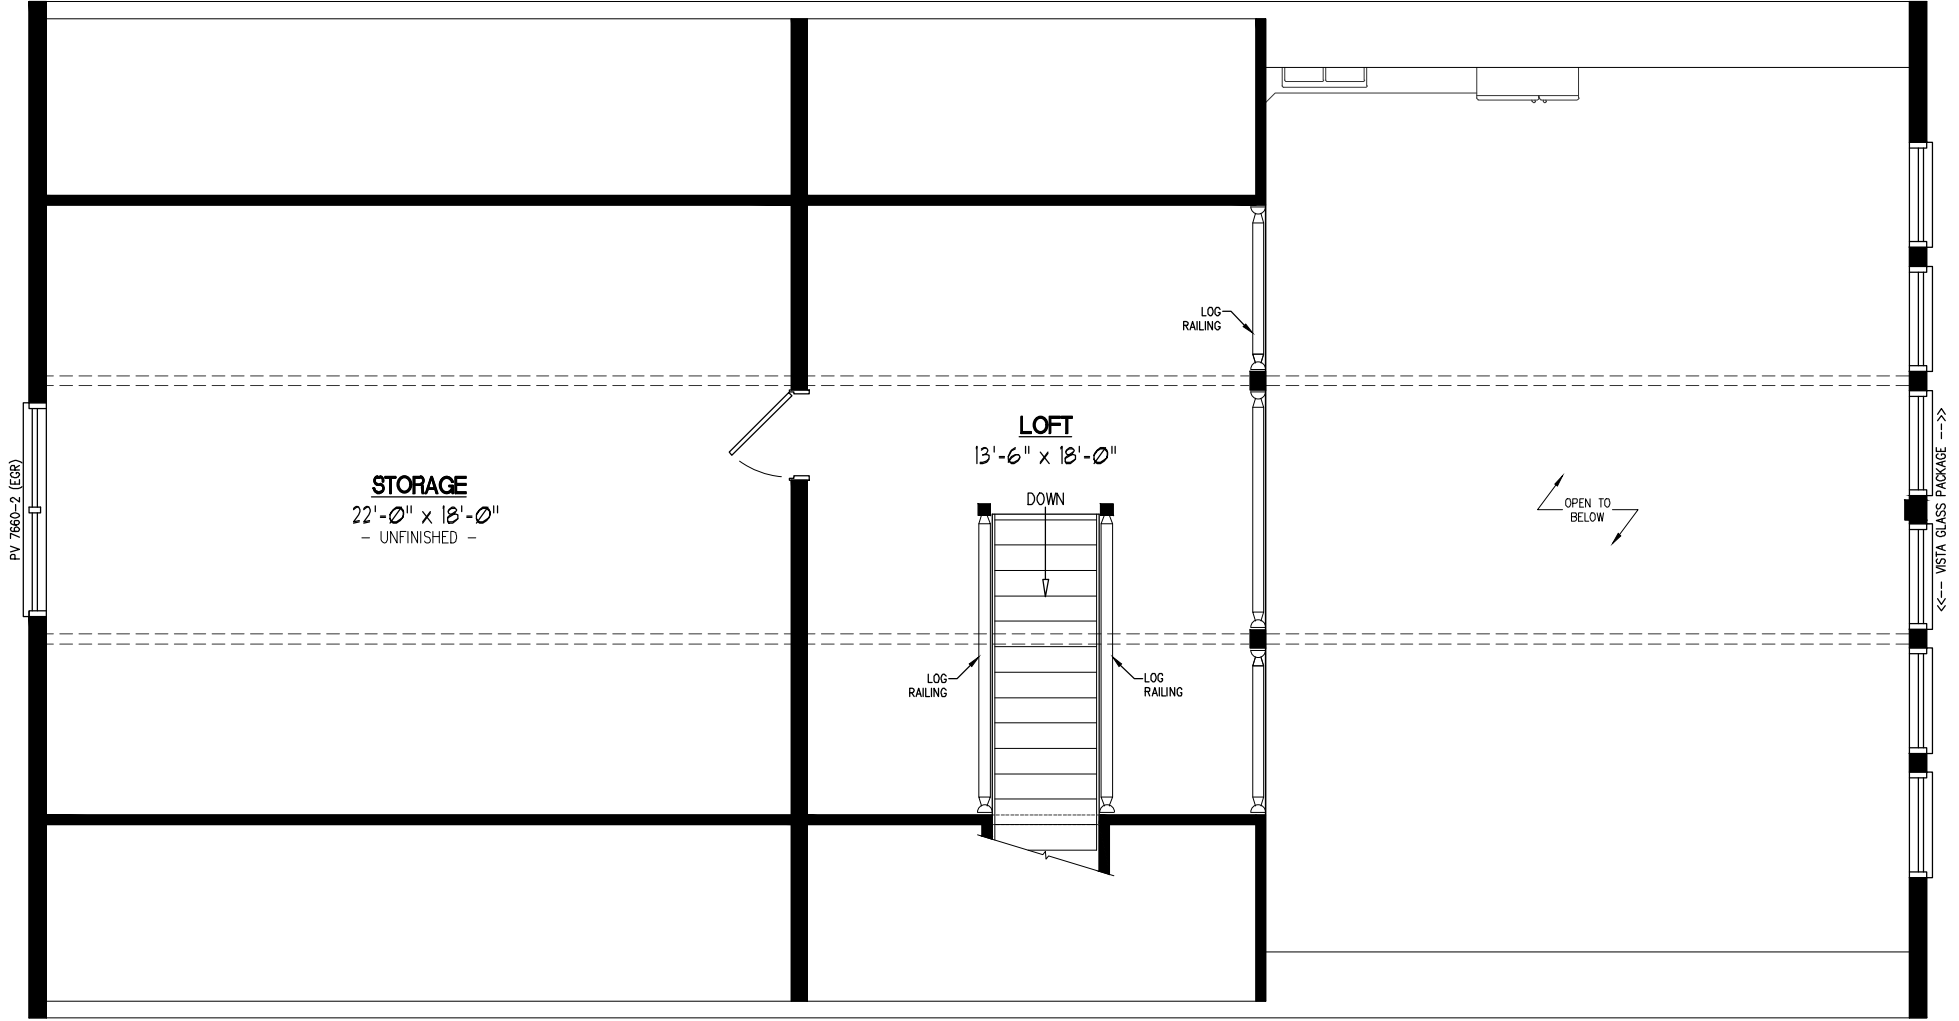

30x56 MOUNTAINEER DELUXE Plan #30MD1409

30x56 MOUNTAINEER DELUXE Plan #30MD1409 2nd Floor