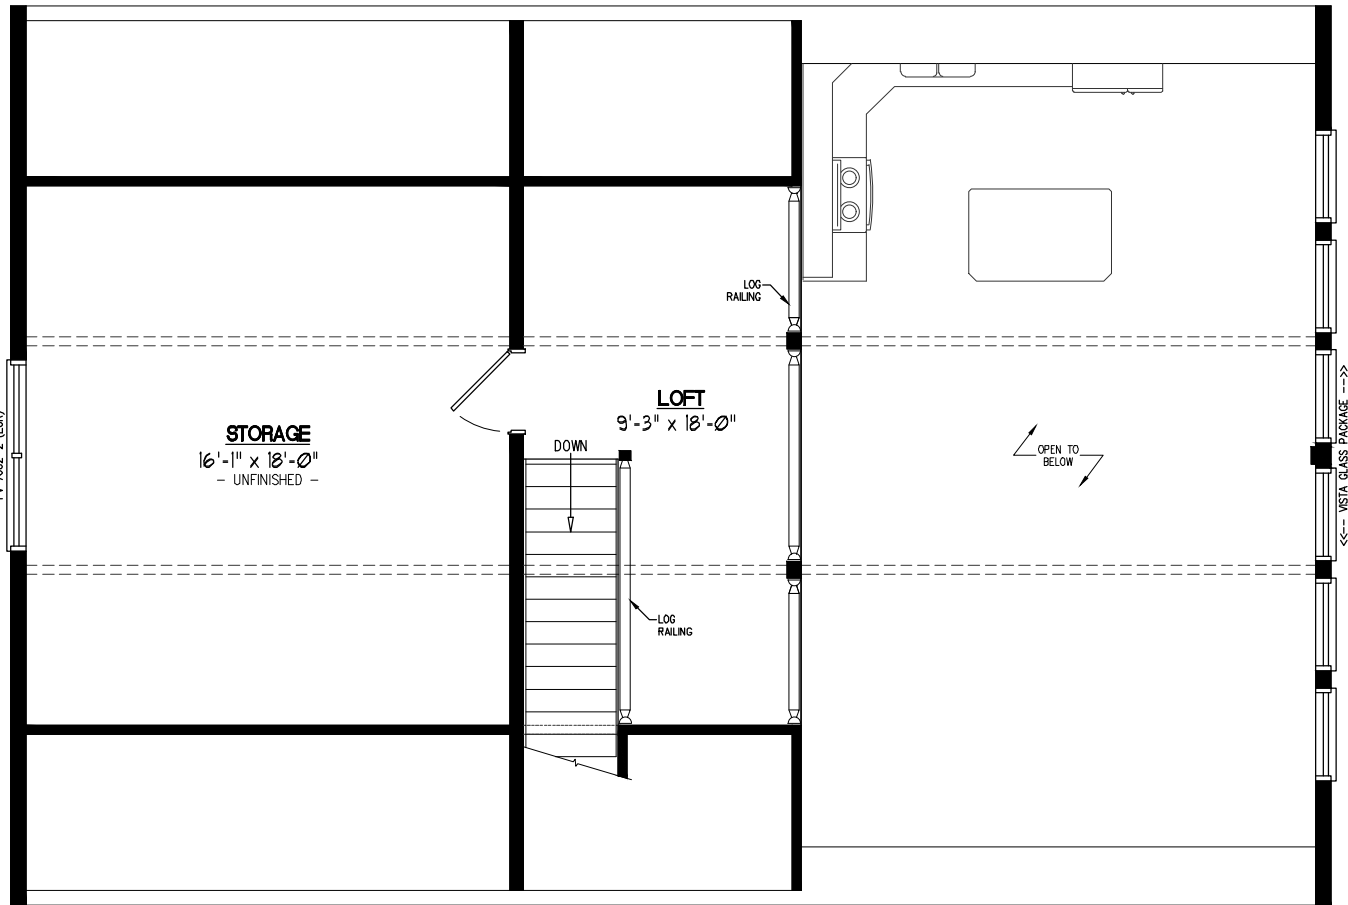

30x44 MOUNTAINEER DELUXE Plan #30MD1404

30x44 MOUNTAINEER DELUXE Plan #30MD1404 2nd Floor