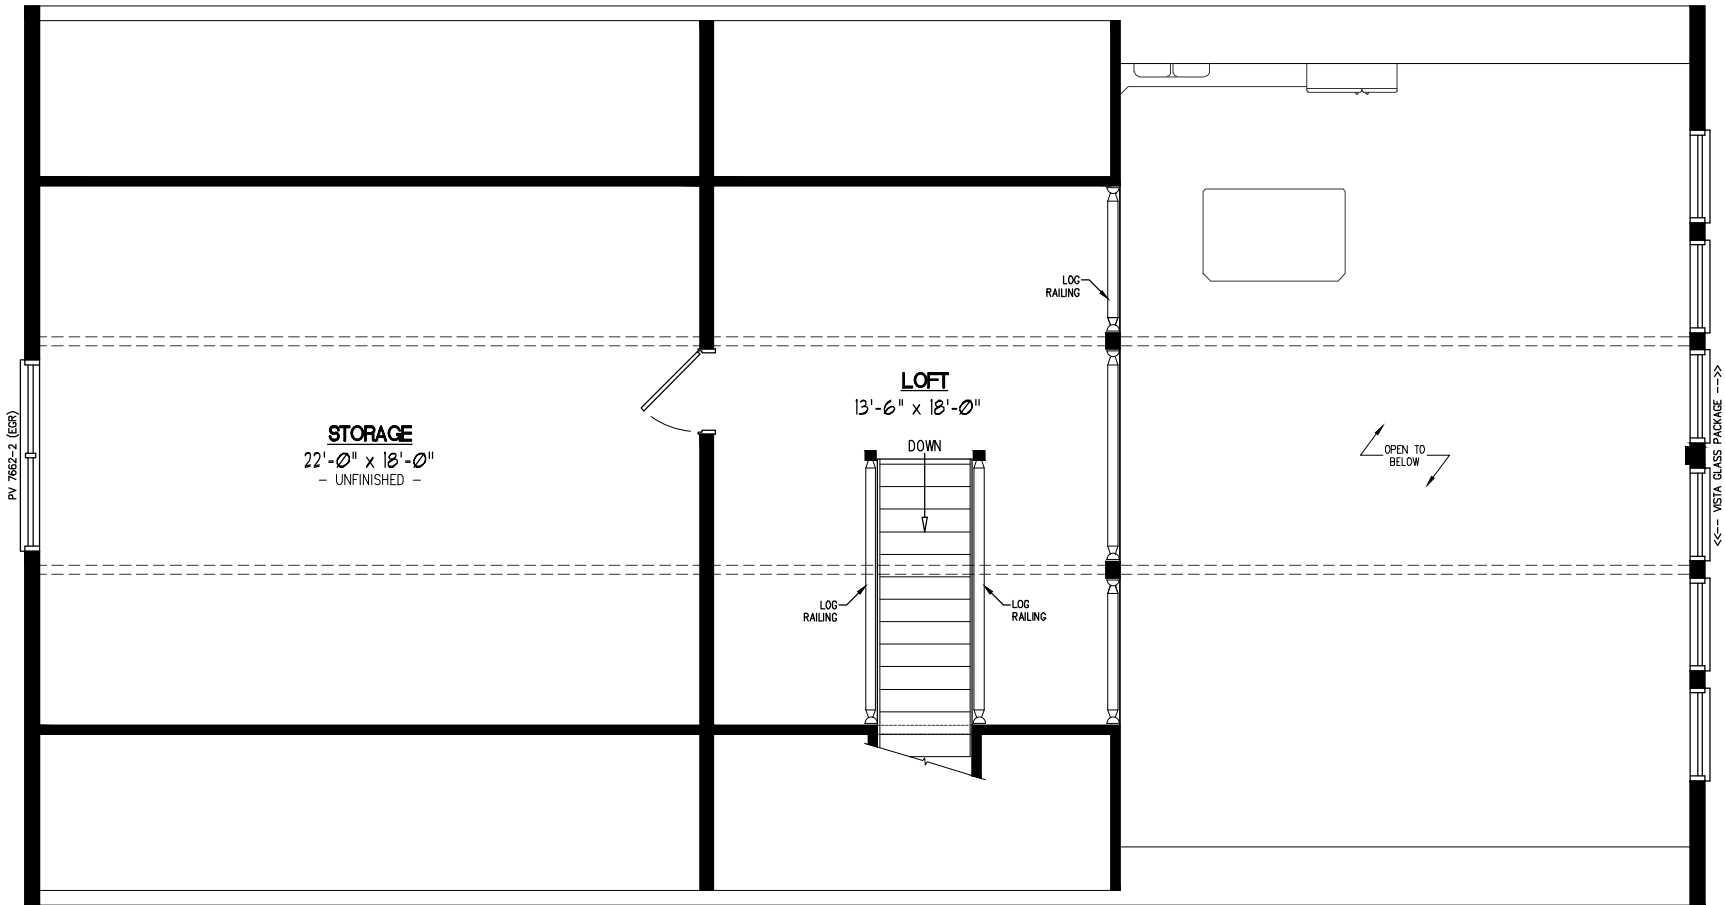

30x56 MOUNTAINEER DELUXE Plan #30MD1409

30x56 MOUNTAINEER DELUXE Plan #30MD1409 2nd Floor